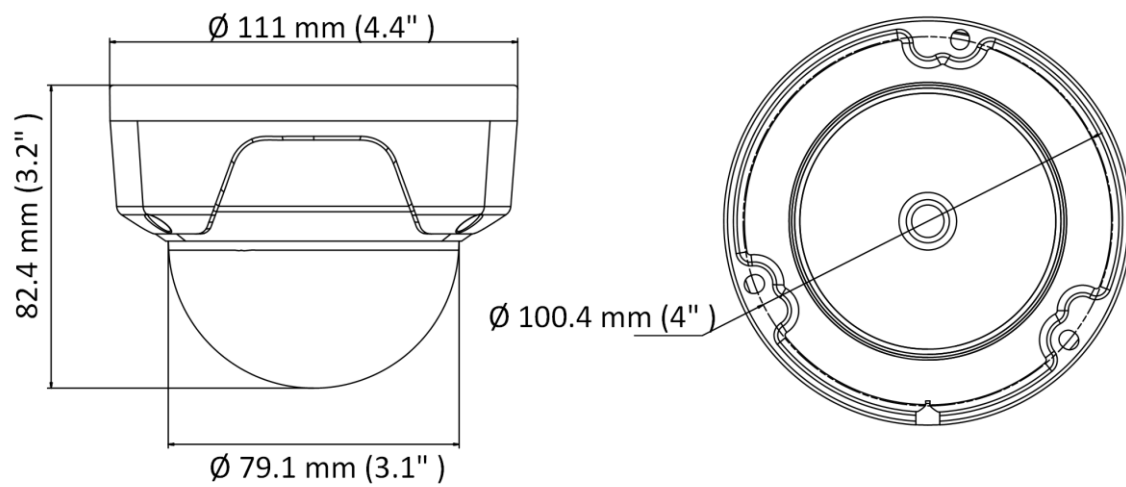

<b>Image</b>	
Image Settings	Saturation, brightness, contrast, sharpness, AGC, white balance adjustable by client software or web browser
Day/Night Switch	Auto, Schedule, Day, Night
Image Enhancement	BLC, 3D DNR
<b>Interface</b>	
Ethernet Interface	1 RJ45 10 M/100 M self-adaptive Ethernet port
<b>Event</b>	
Basic Event	Motion detection, video tampering alarm, exception
<b>General</b>	
Linkage Method	Upload to FTP, notify surveillance center, send email
Material	Aluminum alloy body
Dimension	Ø111 mm × 82.4 mm (Ø 4.4" × 3.2")
Package Dimension	134 mm × 134 mm × 108 mm (5.3" × 5.3" × 4.3")
Weight	Approx. 360 g (0.8 lb.)
With Package Weight	Approx. 560 g (1.2 lb.)
Storage Conditions	-30 °C to 60 °C (-22 °F to 140 °F). Humidity: 95% or less (non-condensing)
Startup and Operating Conditions	-30 °C to 60 °C (-22 °F to 140 °F). Humidity: 95% or less (non-condensing)
Language	English, Ukrainian
General Function	Anti-flicker, heartbeat, mirror, password protection, privacy mask, watermark, IP address filter
Firmware Version	V5.5.120
Power Consumption and Current	12 VDC, 0.4 A, max. 5 W PoE: (802.3af, 36 V to 57 V), 0.2 A to 0.15 A, max. 6.5 W
Power Supply	12 VDC ± 25% PoE: 802.3af, Class 3
Power Interface	Ø5.5 mm coaxial power plug
<b>Approval</b>	
EMC	FCC SDoC (47 CFR Part 15, Subpart B); CE-EMC (EN 55032: 2015, EN 61000-3-2: 2014, EN 61000-3-3: 2013, EN 50130-4: 2011 +A1: 2014); RCM (AS/NZS CISPR 32: 2015); IC VoC (ICES-003: Issue 6, 2016); KC (KN 32: 2015, KN 35: 2015)
Safety	UL (UL 60950-1); CB (IEC 60950-1:2005 + Am 1:2009 + Am 2:2013, IEC 62368-1:2014); CE-LVD (EN 60950-1:2005 + Am 1:2009 + Am 2:2013, IEC 62368-1:2014); BIS (IS 13252(Part 1):2010+A1:2013+A2:2015)
Environment	CE-RoHS (2011/65/EU); WEEE (2012/19/EU); Reach (Regulation (EC) No 1907/2006)
Protection	IP67 (IEC 60529-2013), IK10 (IEC 62262:2002)

### ▪ Available Model

IPC-D140H (2.8/4 mm)(C)

## ▪ Dimension

Unit: mm (inch)